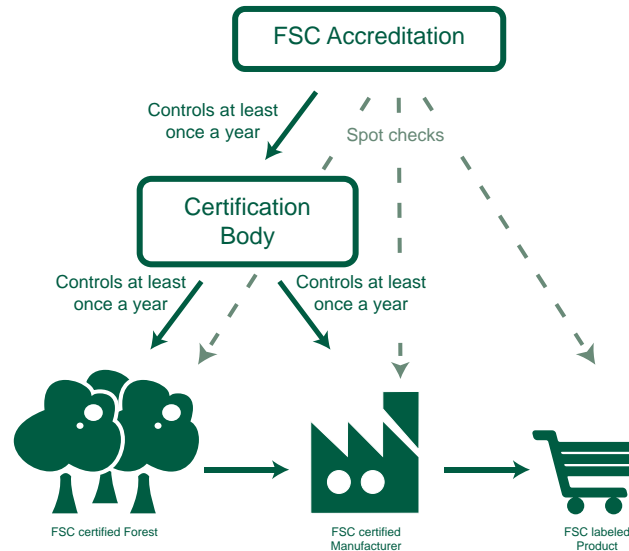

## FSC - The highest level of quality assurance

- ✓ FSC standards are globally recognized as the highest social and environmental standards in forestry.

Each individual operation is audited at least once a year. A company must fully comply with all FSC requirements to achieve and maintain FSC certification.

Certification bodies are also regularly audited to ensure strict and consistent implementation of FSC rules and procedures.

A tracking system allows tracking of FSC certified wood through the production chain to the final product when it is labeled.

- ✓ FSC is the only internationally recognized standard setting organization for responsible forest management supported equally by environmental organizations and social groups as well as the corporate sector.

Products carrying the FSC label are independently certified to assure consumers that they come from forests that are managed to meet the social, economic and ecological needs of present and future generations.